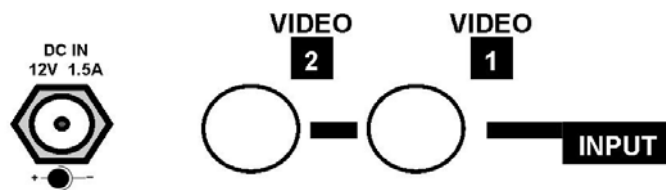

Functions - Rear Panel

Connect the supplied switchable power supply to this socket. The locking collar screws into place once the plug has been inserted. It is also possible to power the TLM-700 from other regulated 12V supplies (min 1.5A).

Composite Video Input 1 – Connect a composite video signal to here. The TLM-700 will auto detect whether the signal is NTSC or PAL.

Composite Video Input 2 – Connect a composite video signal to here. The TLM-700 will auto detect whether the signal is NTSC or PAL.